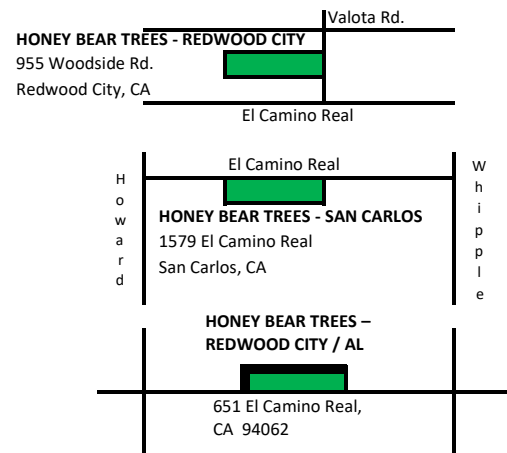

Honey Bear Trees

PO Box 5765
Redwood City, CA 94063

Shelly: (650) 759-3648
shellycocco@yahoo.com

Fax: (650) 368-3187

The finest trees for your home or special event

www.honeybeartrees.com

Woodside Elementary CHRISTMAS TREE AND WREATH Fundraising Program

Your organization receives 15% of the purchase price when you buy a Holiday tree at HONEY BEAR TREES. Tell your friends & neighbors and raise even more money!

Simply bring this flyer when you purchase your tree and wreath. (If you happen to forget it, there will be extra flyers on the lot). It is that simple!

HONEY BEAR TREES - REDWOOD CITY 955 Woodside Rd. Redwood City, CA 650-364-3507	Open: 11/17/2018 to 12/24/2018 7 - days a week 9:00 am to 9:00 pm
HONEY BEAR TREES - SAN CARLOS 1579 El Camino Real San Carlos, CA	Open: 11/17/2018 to 12/24/2018 7 - days a week 9:00 am to 9:00 pm
HONEY BEAR TREES - REDWOOD CITY AMERICAN LEGION 651 EL CAMINO REAL Redwood City, CA 94062	Open: 11/17/2018 to 12/24/2018 7 - days a week 9:00 am to 9:00 pm